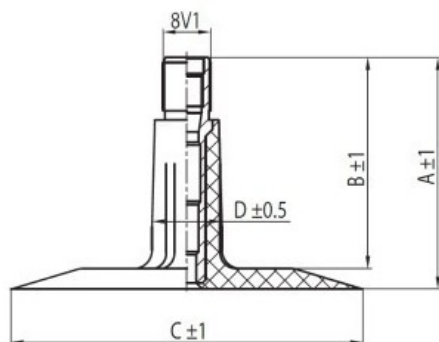

Tube 4.00-12 TR13 NEXEN (4.50-12)

Category	Tubes
Size	4.00-12
Width	4
Section ratio	
Rim	12
Model	TR13
Analogue	

Delivery

Warranty

Description

All technical information about products in our website protekta.It is based on the information given by the manufacturers. This information serves only information purposes and it is not mandatory.