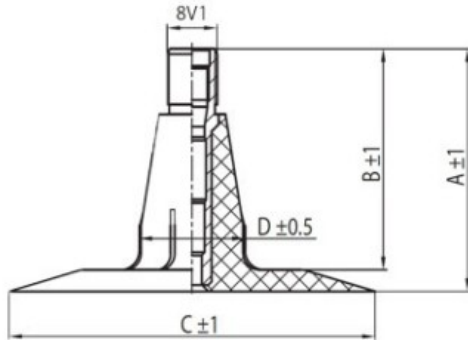

Tube 200/60-14.5 TR15 Kabat

Category	Tubes
Size	200/60-14.5
Width	200
Section ratio	60
Rim	14.5
Model	TR15
Analogue	24x8.00-14.5

Delivery 1-5 w/d

Warranty

Description

All technical information about products in our website protekta.lt is based on the information given by the manufacturers. This information serves only information purposes and it is not mandatory.