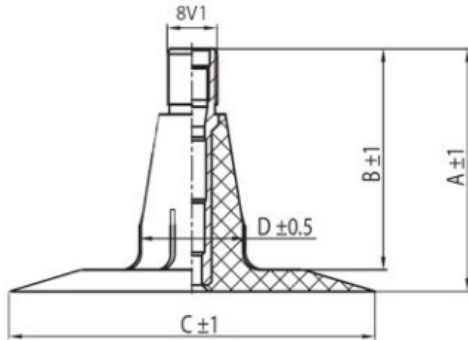

## Tube 200/60-14.5 TR15 Kabat

Category	Tubes
Size	200/60-14.5
Width	200
Section ratio	60
Rim	14.5
Model	TR15
Analogue	24x8.00-14.5

Delivery

---

Warranty

Description

All technical information about products in our website protekta.lt is based on the information given by the manufacturers. This information serves only information purposes and it is not mandatory.