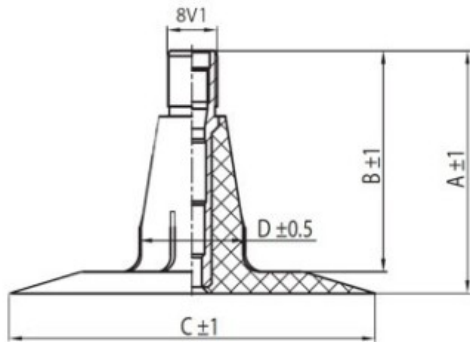

Tube 4.00/4.50-15 (4.00-15, 4.50-15) TR15 Kabat

Category	Tubes
Size	
Width	4.5
Section ratio	
Rim	15
Model	TR15
Analogue	

Delivery 1-5 w/d

Warranty

Description

All technical information about products in our website protekta.lt is based on the information given by the manufacturers. This information serves only information purposes and it is not mandatory.