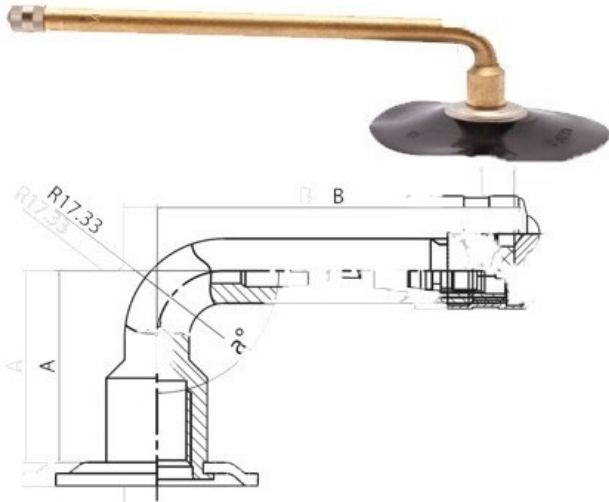

Tube 30x11.5-14.5 V3.02.2 Kabat

Category	Tubes
Size	30x11.5-14.5
Width	11.5
Section ratio	11.5
Rim	14.5
Model	V3.02.2
Analogue	

Delivery	1-5 w/d
Warranty	
Description	

All technical information about products in our website protekta.It is based on the information given by the manufacturers. This information serves only information purposes and it is not mandatory.