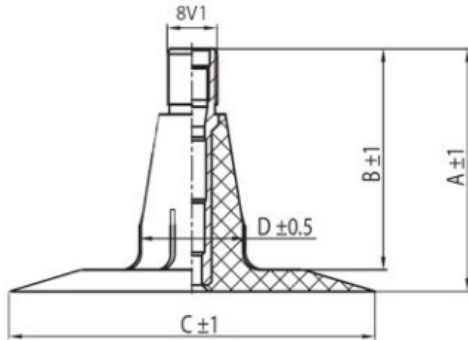

Tube 18-19.5 TR15 Kabat

Category	Tubes
Size	18-19.5
Width	18
Section ratio	
Rim	19.5
Model	TR15
Analogue	

Delivery	1-5 w/d
Warranty	12 months
Description	

All technical information about products in our website protekta.lt is based on the information given by the manufacturers. This information serves only information purposes and it is not mandatory.