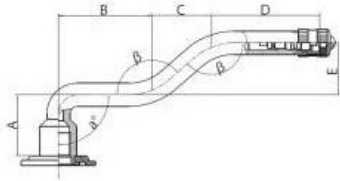

Tube 14.00-20 V3.06.8 Kabat

Category	Tubes
Size	14.00-20
Width	14
Section ratio	
Rim	20
Model	V3.06.8
Analogue	

Delivery 1-5 w/d

Warranty

Description

All technical information about products in our website protekta.lt is based on the information given by the manufacturers. This information serves only information purposes and it is not mandatory.