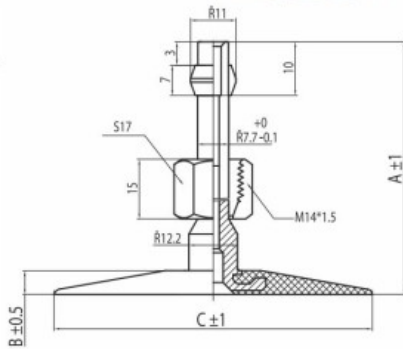

Tube 14.00-20 PK5A145 Kabat

Category	Tubes
Size	14.00-20
Width	14
Section ratio	
Rim	20
Model	PK5A145
Analogue	

Delivery 1-5 w/d

Warranty

Description

All technical information about products in our website protekta.lt is based on the information given by the manufacturers. This information serves only information purposes and it is not mandatory.