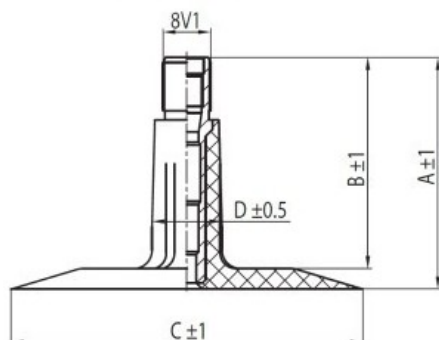

Tube 23x10-12 TR13 Kabat

Category	Tubes
Size	23x10-12
Width	10
Section ratio	10
Rim	12
Model	TR13
Analogue	

Delivery 1-5 w/d

Warranty

Description

All technical information about products in our website protekta.lt is based on the information given by the manufacturers. This information serves only information purposes and it is not mandatory.