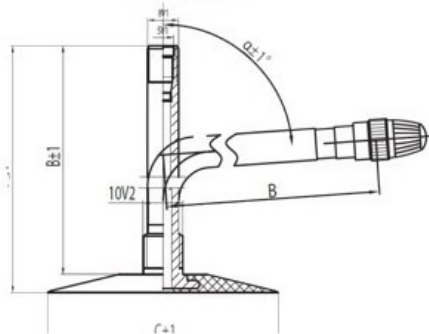

## Tube 7.00-15 JS2 Kabat

Category	Tubes
Size	7.00-15
Width	7
Section ratio	
Rim	15
Model	JS2
Analogue	

Delivery	1-5 w/d
Warranty	12 months
Description	

All technical information about products in our website protekta.lt is based on the information given by the manufacturers. This information serves only information purposes and it is not mandatory.