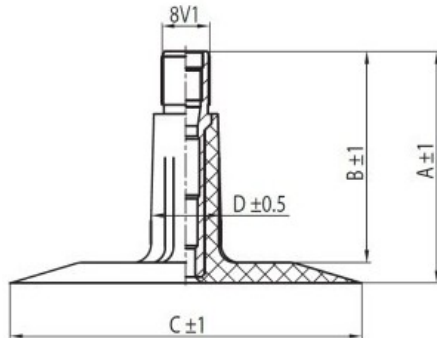

Tube 4.00-10, 3.00-10, 3.50-10 TR13 Kabat

Category	Tubes
Size	4.00-10,
Width	4
Section ratio	
Rim	10
Model	TR13
Analogue	3.00-10

Delivery	---
Warranty	12 months
Description	

All technical information about products in our website protekta.lt is based on the information given by the manufacturers. This information serves only information purposes and it is not mandatory.