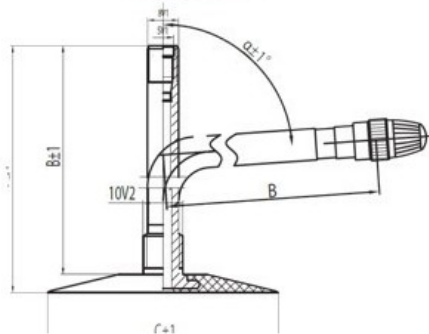

Tube 6.50-10 JS2 Kabat

Category	Tubes
Size	6.50-10
Width	6.5
Section ratio	
Rim	10
Model	JS2
Analogue	

Delivery 1-5 w/d

Warranty

Description

All technical information about products in our website protekta.It is based on the information given by the manufacturers. This information serves only information purposes and it is not mandatory.