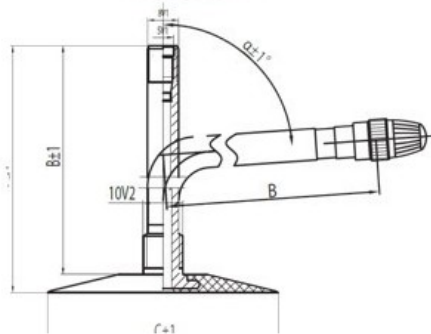

Tube 6.50-10 JS2 Kabat

Category	Tubes
Size	6.50-10
Width	
Section ratio	
Rim	
Model	JS2
Analogue	

Delivery 1-5 w/d

Warranty

Description

All technical information about products in our website protekta.lt is based on the information given by the manufacturers. This information serves only information purposes and it is not mandatory.