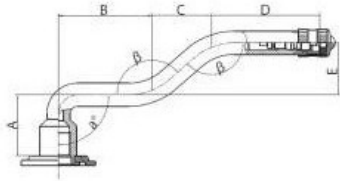

Tube 16.00-20 V3.06.8 Kabat

Category	Tubes
Size	16.00-20
Width	
Section ratio	
Rim	
Model	V3.06.8
Analogue	

Delivery	---
Warranty	12 months
Description	

All technical information about products in our website protekta.lt is based on the information given by the manufacturers. This information serves only information purposes and it is not mandatory.