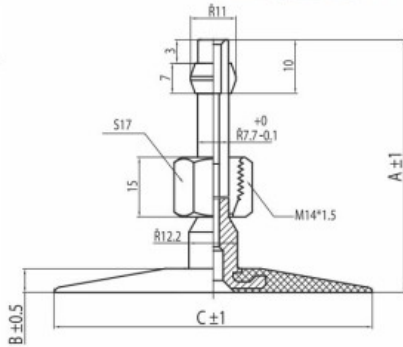

## Tube 1220-400-533 PK-5A-145 Kabat

Category	Tubes
Size	1220-400-533
Width	400
Section ratio	400
Rim	21
Model	PK-5A-145
Analog	400/80-21; 425/85R21

Delivery 1-5 w/d

Warranty

Description

All technical information about products in our website protekta.lt is based on the information given by the manufacturers. This information serves only information purposes and it is not mandatory.