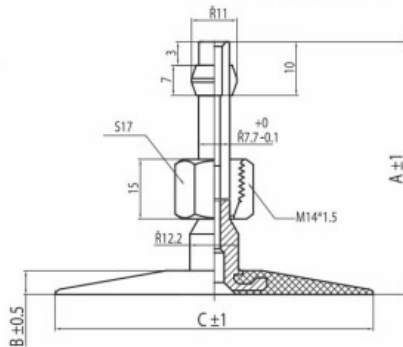

Tube 1220-400-533 PK-5A-145 Kabat

Category	Tubes
Size	1220-400-533
Width	1220
Section ratio	80
Rim	21
Model	PK-5A-145
Analog	400/80-21; 425/85R21

Delivery 1-5 w/d

Warranty

Description

All technical information about products in our website protekta.lt is based on the information given by the manufacturers. This information serves only information purposes and it is not mandatory.