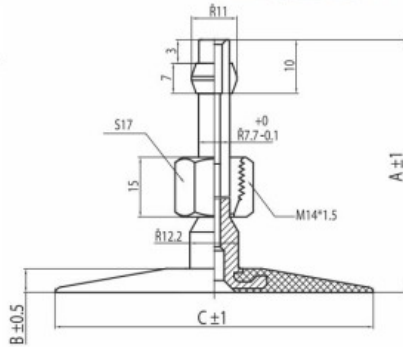

## Tube 1220-400-533 PK-5A-145 Kabat

Category	Tubes
Size	1220-400-533
Width	400
Section ratio	400
Rim	533
Model	PK-5A-145
Analog	400/80-21; 425/85R21

Delivery 1-5 w/d

Warranty

Description

All technical information about products in our website protekta.lt is based on the information given by the manufacturers. This information serves only information purposes and it is not mandatory.