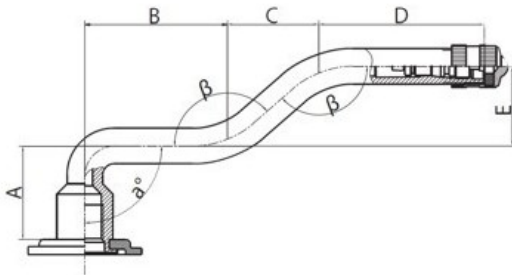

Tube 11.00-R22.5 V3.06.2 Kabat

Category	Tubes
Size	11.00-R22.5
Width	
Section ratio	
Rim	
Model	V3.06.2
Analogue	

Delivery 1-5 w/d

Warranty

Description

All technical information about products in our website protekta.lt is based on the information given by the manufacturers. This information serves only information purposes and it is not mandatory.