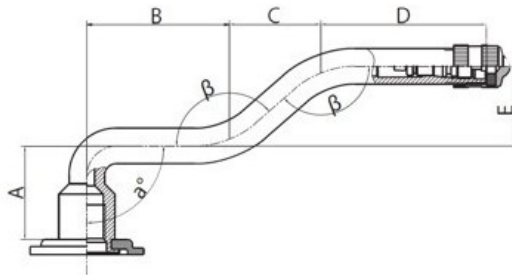

Tube 11.00-R22.5 V3.06.2 Kabat

Category	Tubes
Size	11.00-R22.5
Width	11
Section ratio	
Rim	22.5
Model	V3.06.2
Analogue	

Delivery 1-5 w/d

Warranty

Description

All technical information about products in our website protekta.lt is based on the information given by the manufacturers. This information serves only information purposes and it is not mandatory.