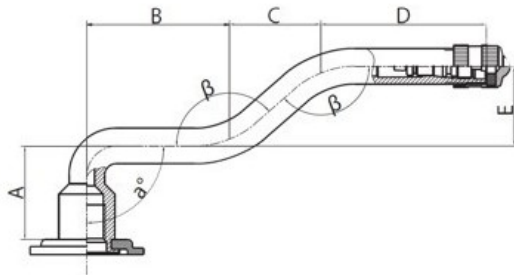

Tube 12.00-20 V3.06.17 Kabat

Category	Tubes
Size	12.00-20
Width	12
Section ratio	
Rim	20
Model	V3.06.17
Analogue	

Delivery	1-5 w/d
Warranty	12 months
Description	

All technical information about products in our website protekta.lt is based on the information given by the manufacturers. This information serves only information purposes and it is not mandatory.