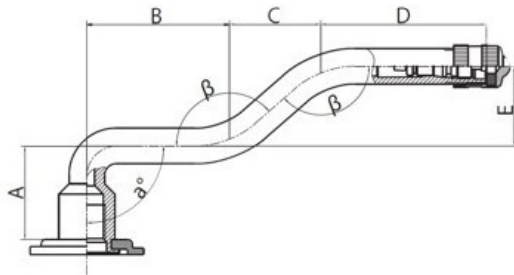

## Tube 12.00-20 V3.06.17 Kabat

|               |          |
|---------------|----------|
| Category      | Tubes    |
| Size          | 12.00-20 |
| Width         | 12       |
| Section ratio |          |
| Rim           | 508      |
| Model         | V3.06.17 |
| Analogue      |          |