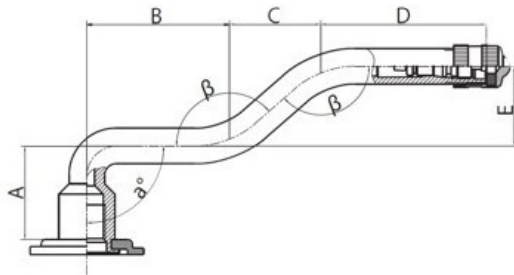

## Tube 12.00-20 V3.06.17 Kabat

Category	Tubes
Size	12.00-20
Width	320
Section ratio	
Rim	20
Model	V3.06.17
Analogue	

Delivery	---
Warranty	12 months
Description	

All technical information about products in our website protekta.lt is based on the information given by the manufacturers. This information serves only information purposes and it is not mandatory.