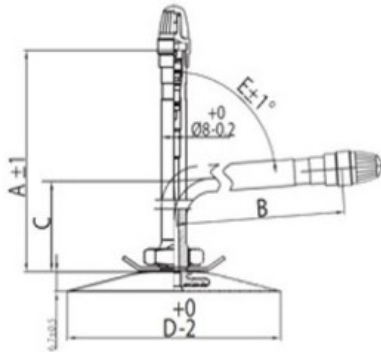

## Tube 7.00-15 TR75A Kabat

Category	Tubes
Size	7.00-15
Width	7
Section ratio	
Rim	15
Model	TR75A
Analogue	

Delivery 1-5 w/d

Warranty

Description

All technical information about products in our website protekta.lt is based on the information given by the manufacturers. This information serves only information purposes and it is not mandatory.