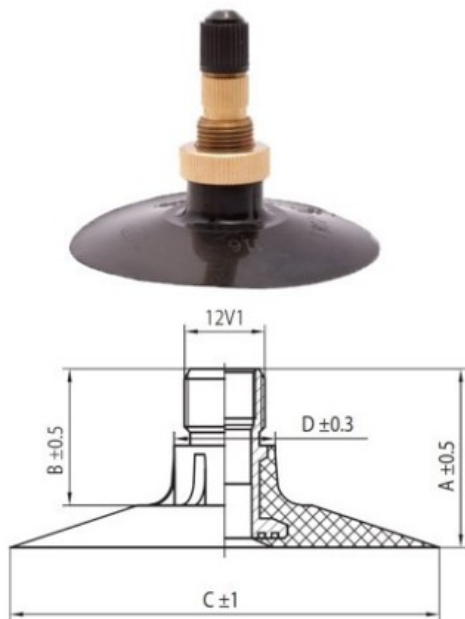

## Tube 13.0/75-18 TR218A Kabat

Category	Tubes
Size	13.0/75-18
Width	13
Section ratio	75
Rim	18
Model	TR218A
Analogue	

Delivery 1-5 w/d

Warranty

Description

All technical information about products in our website protekta.lt is based on the information given by the manufacturers. This information serves only information purposes and it is not mandatory.