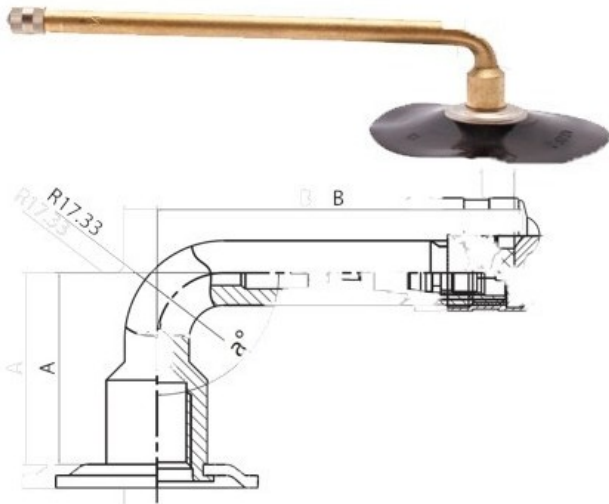

Tube 30x11.5-14.5 V3.02.8 Kabat

Category	Tubes
Size	30x11.5-14.5
Width	30
Section ratio	11.5
Rim	14.5
Model	V3.02.8
Analogue	

Delivery 1-5 w/d

Warranty

Description

All technical information about products in our website protekta.lt is based on the information given by the manufacturers. This information serves only information purposes and it is not mandatory.