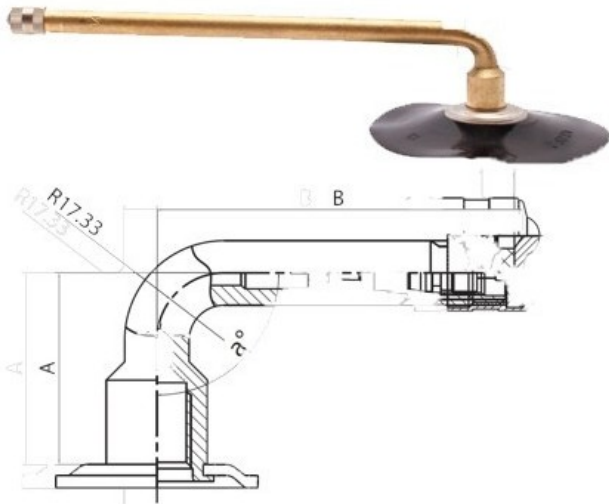

Tube 30x11.5-14.5 V3.02.8 Kabat

Category	Tubes
Size	30x11.5-14.5
Width	11.5
Section ratio	11.5
Rim	14.5
Model	V3.02.8
Analogue	

Delivery	1-5 w/d
Warranty	
Description	

All technical information about products in our website protekta.It is based on the information given by the manufacturers. This information serves only information purposes and it is not mandatory.