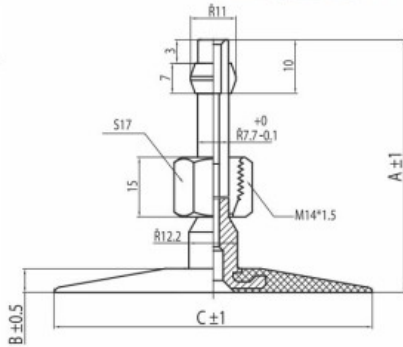

Tube 1300-530-533 (530/70-21) PK-5A-145 Kabat

Category	Tubes
Size	1300-530-533
Width	530
Section ratio	530
Rim	533
Model	PK-5A-145
Analogue	530/70-21

Delivery 1-5 w/d

Warranty

Description

All technical information about products in our website protekta.lt is based on the information given by the manufacturers. This information serves only information purposes and it is not mandatory.