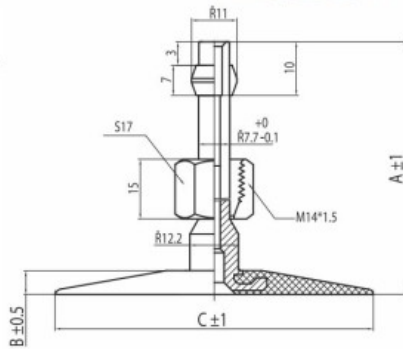

Tube 1300-530-533 (530/70-21) PK-5A-145 Kabat

Category	Tubes
Size	1300-530-533
Width	1300
Section ratio	70
Rim	533
Model	PK-5A-145
Analogue	530/70-21

Delivery 1-5 w/d

Warranty

Description

All technical information about products in our website protekta.lt is based on the information given by the manufacturers. This information serves only information purposes and it is not mandatory.