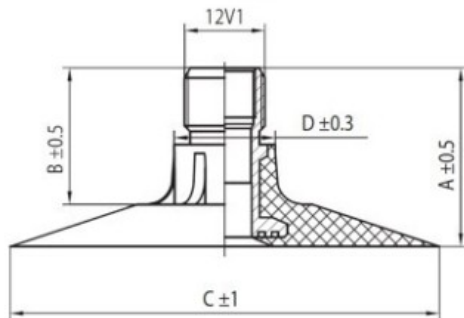

Tube 18.4-34 Nortec

Category	Tubes
Size	18.4-34
Width	460
Section ratio	
Rim	34
Model	
Analogue	460/85R34

Delivery

Warranty

Description

All technical information about products in our website protekta.lt is based on the information given by the manufacturers. This information serves only information purposes and it is not mandatory.