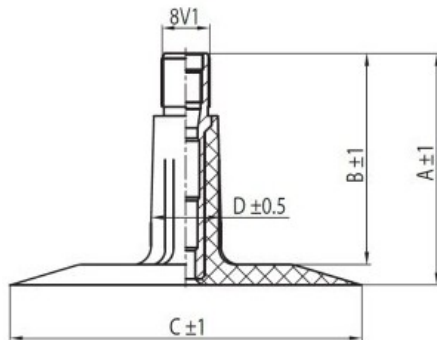

**Tube 26x12.00-12 (26.5x14.00-12, 26x14.00-12) TR13 Nexen**

Category	Tubes
Size	26x12.00-12
Width	26.5
Section ratio	12
Rim	12
Model	TR13
Analogue	300/60-12

Delivery

---

Warranty

Description

All technical information about products in our website protekta.It is based on the information given by the manufacturers. This information serves only information purposes and it is not mandatory.