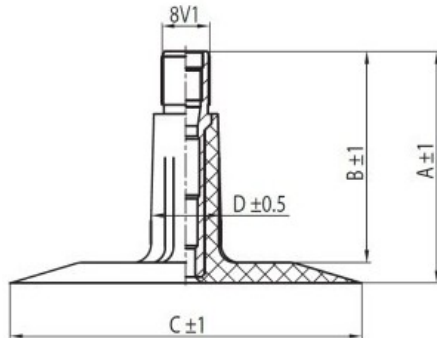

**Tube 26x12.00-12 (26.5x14.00-12, 26x14.00-12) TR13 Nexen**

Category	Tubes
Size	26x12.00-12
Width	26
Section ratio	12
Rim	12
Model	TR13
Analogue	300/60-12

Delivery

---

Warranty

Description

All technical information about products in our website protekta.lt is based on the information given by the manufacturers. This information serves only information purposes and it is not mandatory.