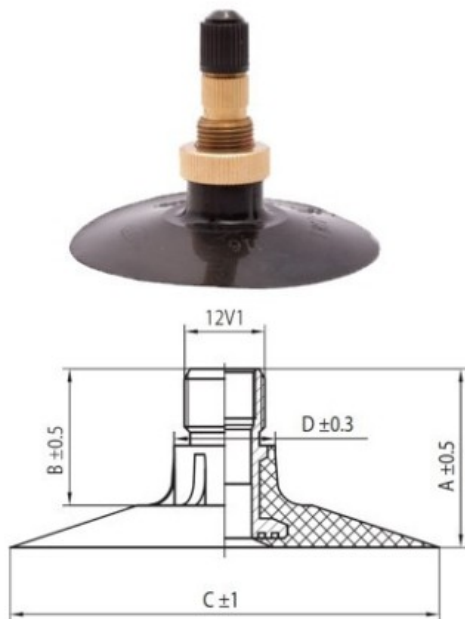

Tube 13.6-38 TR218 Nortec

Category	Tubes
Size	13.6-38
Width	13.6
Section ratio	
Rim	38
Model	/
Analogue	15.5R38

Delivery

Warranty

Description

All technical information about products in our website protekta.lt is based on the information given by the manufacturers. This information serves only information purposes and it is not mandatory.