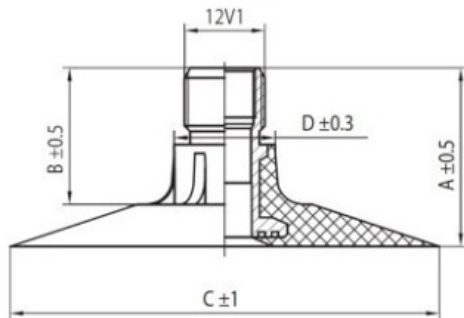

Tube 13.6-38 TR218 Nortec

Category	Tubes
Size	13.6-38
Width	15.5
Section ratio	
Rim	38
Model	/
Analogue	15.5-38

Delivery

Warranty

Description

All technical information about products in our website protekta.lt is based on the information given by the manufacturers. This information serves only information purposes and it is not mandatory.