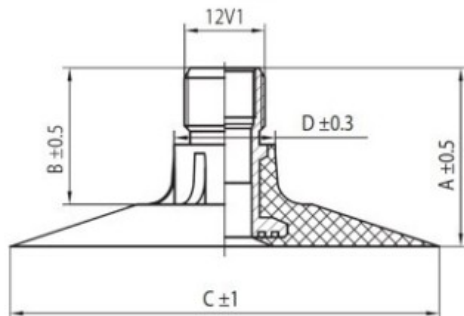

Tube 18.4-42, 20.8-42, 580/70-42 Masterline TR218A Thickened

Category	Tubes
Size	18.4-42,
Width	460
Section ratio	
Rim	42
Model	TR218A
Analogue	580/70R42

Delivery

Warranty

Description

All technical information about products in our website protekta.lt is based on the information given by the manufacturers. This information serves only information purposes and it is not mandatory.