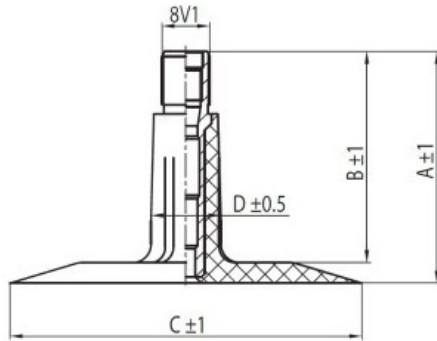

Tube 5.00-8 TR13 Nexen

Category	Tubes
Size	5.00-8
Width	5
Section ratio	
Rim	8
Model	TR13
Analogue	

Delivery

Warranty

Description

All technical information about products in our website protekta.It is based on the information given by the manufacturers. This information serves only information purposes and it is not mandatory.