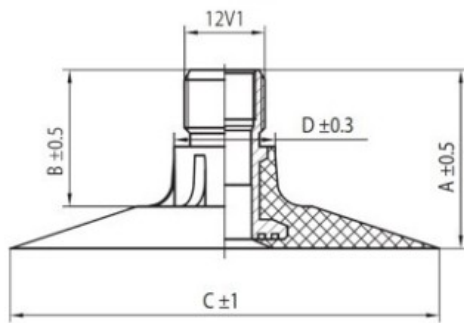

Tube 23.1-30, (21LR30, 23.1R30, 620/75-30, 600/70-30) TR218A Nexen

Category	Tubes
Size	23.1-30,
Width	23.1
Section ratio	
Rim	30
Model	TR218A
Analog	620/75R30

Delivery	1-5 w/d
Warranty	
Description	

All technical information about products in our website protekta.lt is based on the information given by the manufacturers. This information serves only information purposes and it is not mandatory.