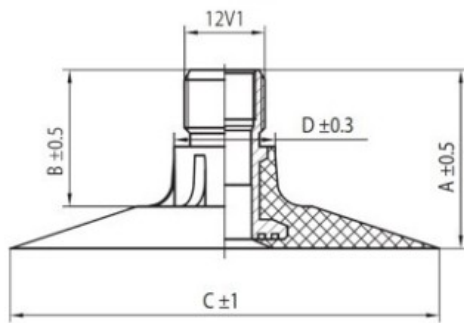

Tube 23.1-30, (21LR30, 23.1R30, 620/75-30, 600/70-30) TR218A Nexen

Category	Tubes
Size	23.1-30,
Width	600
Section ratio	
Rim	30
Model	TR218A
Analog	600/70R30

Delivery	1-5 w/d
Warranty	
Description	

All technical information about products in our website protekta.lt is based on the information given by the manufacturers. This information serves only information purposes and it is not mandatory.