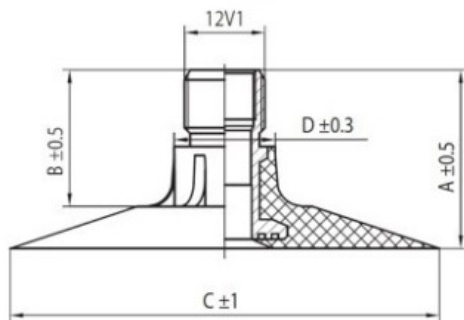

## Tube 23.1-30, (21LR30, 23.1R30, 620/75-30, 600/70-30) TR218A Nexen

Category	Tubes
Size	23.1-30,
Width	600
Section ratio	
Rim	30
Model	TR218A
Analog	600/70R30

Delivery

---

Warranty

Description

All technical information about products in our website protekta.lt is based on the information given by the manufacturers. This information serves only information purposes and it is not mandatory.