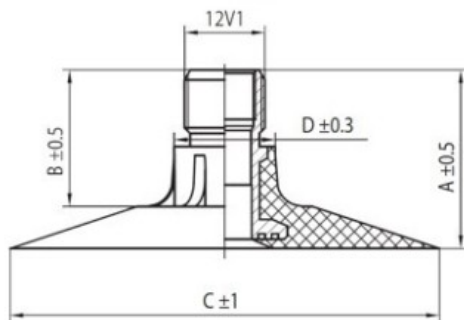

## Tube 13.6-24 Masterline TR-218A (14.9-24, 340/85-24, 380/70-24, 380/85-24) Thickened

Category	Tubes
Size	13.6-24
Width	14.9
Section ratio	
Rim	24
Model	TR218A
Analogue	340/85R24

Delivery

---

Warranty

Description