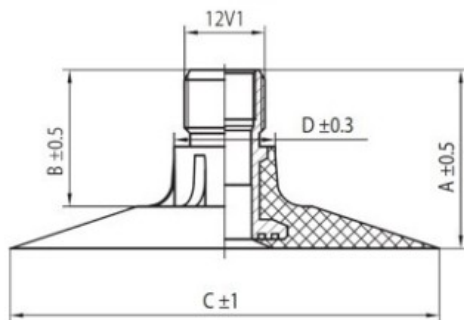

Tube 13.6-24 Masterline TR-218A (14.9-24, 340/85-24, 380/70-24, 380/85-24) Thickened

Category	Tubes
Size	13.6-24
Width	13.6
Section ratio	
Rim	24
Model	TR218A
Analog	340/85R24

Delivery

Warranty

Description