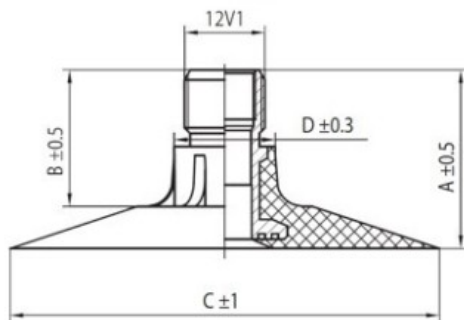

Tube 13.6-24 Masterline TR-218A (14.9-24, 340/85-24, 380/70-24, 380/85-24) Thickened

Category	Tubes
Size	13.6-24
Width	340
Section ratio	
Rim	24
Model	TR218A
Analog	380/85R24

Delivery

Warranty

Description