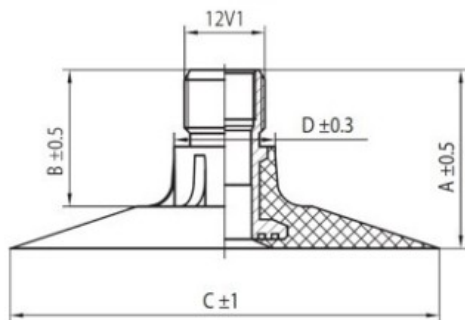

## Tube 24.5-32, (600/65-32, 650/75-32) TR218A Masterline Thickened

Category	Tubes
Size	24.5-32,
Width	24.5
Section ratio	
Rim	32
Model	TR218A
Analog	900/60R32

Delivery

---

Warranty

Description

All technical information about products in our website protekta.It is based on the information given by the manufacturers. This information serves only information purposes and it is not mandatory.