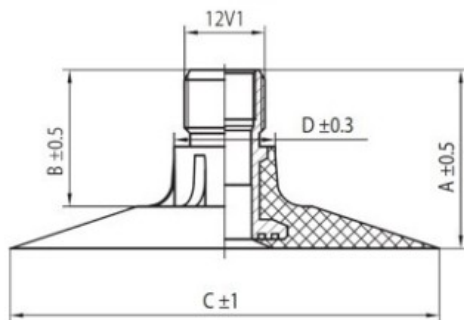

Tube 24.5-32, (600/65-32, 650/75-32) TR218A Masterline Thickened

Category	Tubes
Size	24.5-32,
Width	30.5
Section ratio	
Rim	32
Model	TR218A
Analog	900/60R32

Delivery

Warranty

Description

All technical information about products in our website protekta.It is based on the information given by the manufacturers. This information serves only information purposes and it is not mandatory.