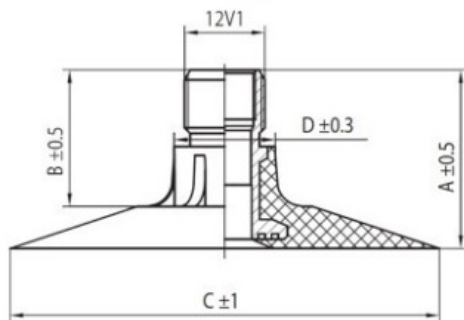

Tube 24.5-32, (600/65-32, 650/75-32) TR218A Masterline Thickened

Category	Tubes
Size	24.5-32,
Width	24.5
Section ratio	
Rim	32
Model	TR218A
Analog	900/60R32

Delivery

Warranty

Description

All technical information about products in our website protekta.It is based on the information given by the manufacturers. This information serves only information purposes and it is not mandatory.