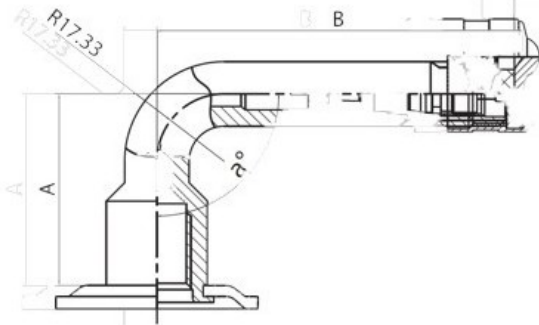

Tube 8.25-20 Rosava

Category	Tubes
Size	8.25-20
Width	8.25
Section ratio	
Rim	20
Model	GK145, LK-35-11.7
Analogue	8.25R20

Delivery 1-5 w/d

Warranty

Description

All technical information about products in our website protekta.lt is based on the information given by the manufacturers. This information serves only information purposes and it is not mandatory.