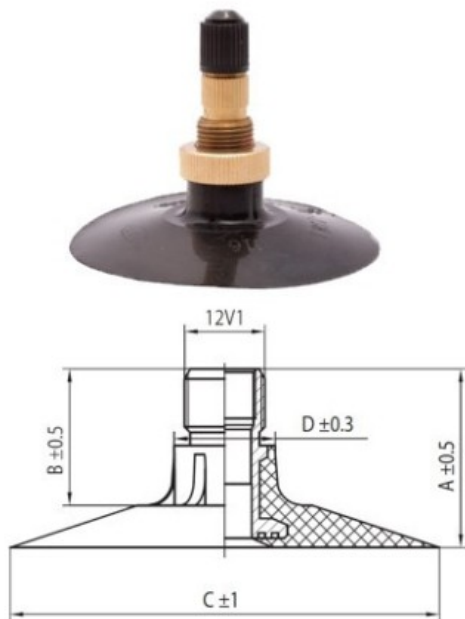

## Tube 9.5-24 Speedways

|               |        |
|---------------|--------|
| Category      | Tubes  |
| Size          | 9.5-24 |
| Width         |        |
| Section ratio |        |
| Rim           |        |
| Model         |        |
| Analogue      |        |