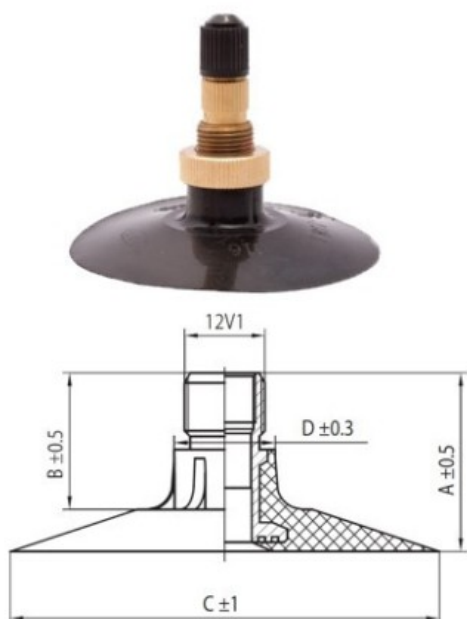

## Tube 9.5-24 Speedways

Category	_____	Tubes
Size	_____	9.5-24
Width	_____	
Section ratio	_____	
Rim	_____	
Model	_____	
Analogue	_____	

Delivery	_____	1-5 d.d.
Warranty	_____	12 months
Description	_____	