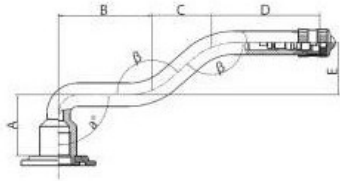

Tube 16.00-20 V3.06.08

Category	Tubes
Size	16.00-20
Width	16
Section ratio	
Rim	20
Model	V3.06.08
Analogue	

Delivery 1-5 w/d

Warranty

Description

All technical information about products in our website protekta.It is based on the information given by the manufacturers. This information serves only information purposes and it is not mandatory.