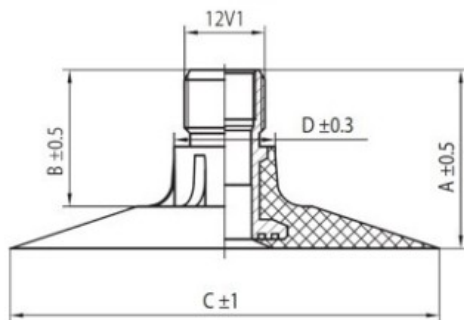

Tube 20.8-38, 580/70-38, 600/65-38, 650/65-38 TR218A Masterline (thickened)

Category	Tubes
Size	20.8-38,
Width	580
Section ratio	
Rim	38
Model	TR218A
Analog	580/70R38

Delivery	---
Warranty	12 months
Description	