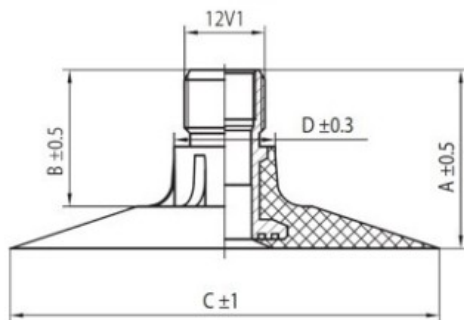

Tube 20.8-38, 580/70-38, 600/65-38, 650/65-38 TR218A Masterline (thickened)

Category	Tubes
Size	20.8-38,
Width	600
Section ratio	
Rim	38
Model	TR218A
Analog	650/65R38

Delivery	---
Warranty	12 months
Description	