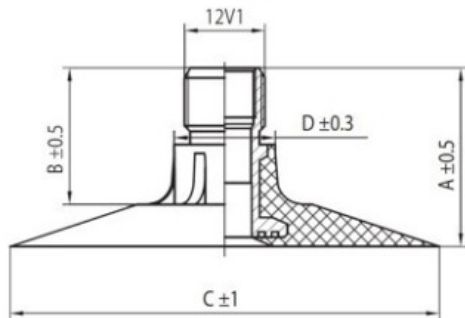

Tube 23.1-26 (580/70-26, 620/75-26)TR218A Nexen

Category	Tubes
Size	23.1-26
Width	23.1
Section ratio	
Rim	26
Model	TR218A
Analogue	620/75R26

Delivery

Warranty

Description

All technical information about products in our website protekta.lt is based on the information given by the manufacturers. This information serves only information purposes and it is not mandatory.