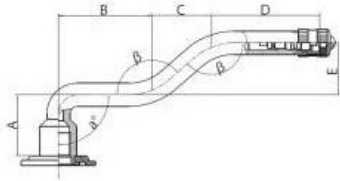

## Tube 1220-400-533 V3.06.8 Kabat

Category	Tubes
Size	1220-400-533
Width	400
Section ratio	80
Rim	21
Model	V3.06.8
Analogue	400/80-21

Delivery

---

Warranty

Description

All technical information about products in our website protekta.lt is based on the information given by the manufacturers. This information serves only information purposes and it is not mandatory.