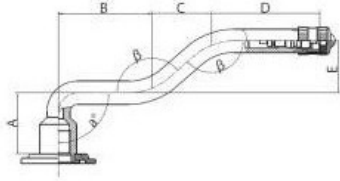

Tube 1220-400-533 V3.06.8 Kabat

Category	Tubes
Size	1220-400-533
Width	1220
Section ratio	80
Rim	21
Model	V3.06.8
Analogue	400/80-21

Delivery

Warranty

Description

All technical information about products in our website protekta.It is based on the information given by the manufacturers. This information serves only information purposes and it is not mandatory.