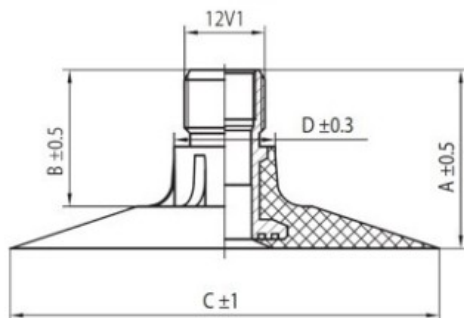

Tube 30.5-32 (800/65-32) TR218A Dong

Category	Tubes
Size	30.5-32
Width	800
Section ratio	
Rim	32
Model	TR218A
Analogue	30.5LR32

Delivery

Warranty

Description

All technical information about products in our website protekta.lt is based on the information given by the manufacturers. This information serves only information purposes and it is not mandatory.