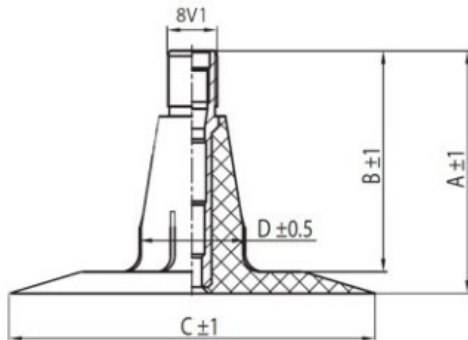

## Kamera 500/60-15.3, 500/55-15.3 TR15 Kabat

Category	Tubes
Size	500/60-15.3,
Width	500
Section ratio	55
Rim	15.3
Model	TR15
Analogue	500/55-15.5

Delivery	1-5 w/d
Warranty	12 months
Description	

All technical information about products in our website protekta.lt is based on the information given by the manufacturers. This information serves only information purposes and it is not mandatory.