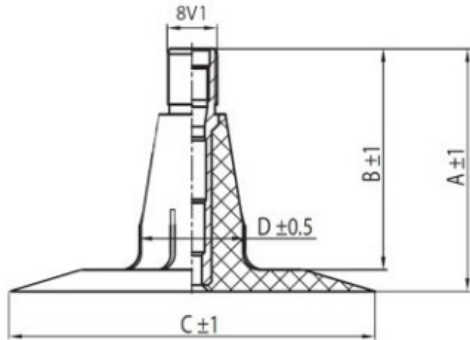

Tube 500/60-15.3, 500/55-15.3 TR15 Kabat

Category	Tubes
Size	500/60-15.3,
Width	500
Section ratio	55
Rim	15.3
Model	TR15
Analogue	500/55-15.5

Delivery	1-5 w/d
Warranty	12 months
Description	

All technical information about products in our website protekta.lt is based on the information given by the manufacturers. This information serves only information purposes and it is not mandatory.