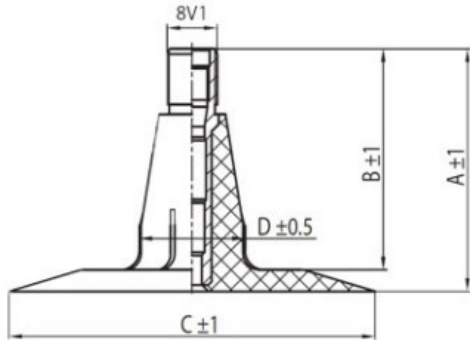

Kamera 235/75-15 TR15 Kabat

Category	Tubes
Size	235/75-15
Width	235
Section ratio	75
Rim	15
Model	TR15
Analogue	

Delivery	1-5 w/d
Warranty	12 months
Description	

All technical information about products in our website protekta.lt is based on the information given by the manufacturers. This information serves only information purposes and it is not mandatory.