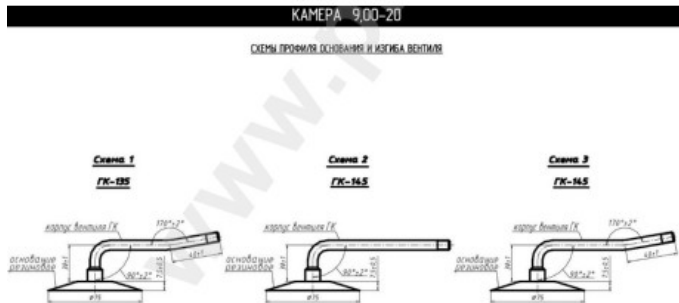

Tube 9.00-20 GK-135 Rosava

Category	Tubes
Size	9.00-20
Width	10
Section ratio	
Rim	20
Model	GK135
Analogue	9.00R20

Delivery	---
Warranty	12 months
Description	

All technical information about products in our website protekta.lt is based on the information given by the manufacturers. This information serves only information purposes and it is not mandatory.