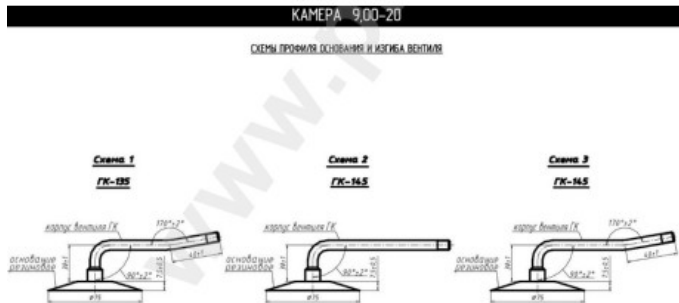

Tube 9.00-20 GK-135 Rosava

| | |
|---------------|----------|
| Category | Tubes |
| Size | 9.00-20 |
| Width | 9 |
| Section ratio | |
| Rim | 20 |
| Model | GK135 |
| Analogue | 10.00R20 |

| | |
|-------------|-----------|
| Delivery | --- |
| Warranty | 12 months |
| Description | |