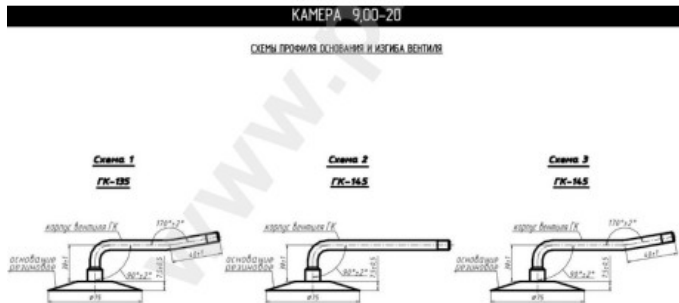

Tube 9.00-20 GK-135 Rosava

Category	Tubes
Size	9.00-20
Width	9
Section ratio	
Rim	20
Model	GK135
Analogue	9.00R20

Delivery	1-5 w/d
Warranty	12 months
Description	

All technical information about products in our website protekta.lt is based on the information given by the manufacturers. This information serves only information purposes and it is not mandatory.