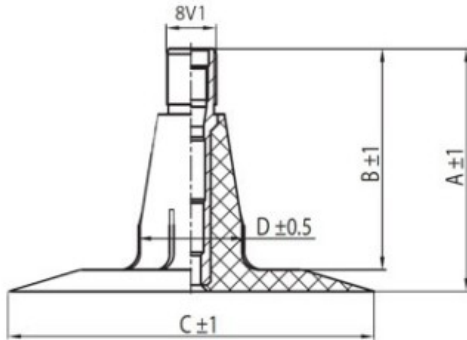

Tube 200/60-14.5, (24x8.00-14.5) TR15 Nexen

Category	Tubes
Size	200/60-14.5,
Width	24
Section ratio	8
Rim	14.5
Model	TR15
Analogue	24x8.00-14.5

Delivery 1-5 w/d

Warranty

Description

All technical information about products in our website protekta.It is based on the information given by the manufacturers. This information serves only information purposes and it is not mandatory.