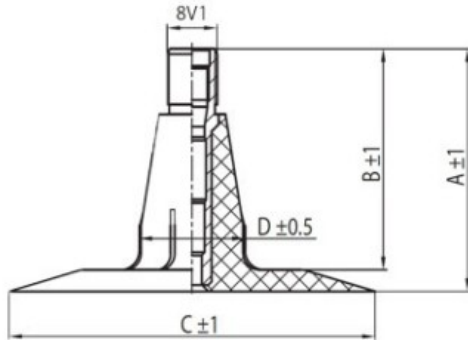

## Tube 200/60-14.5, (24x8.00-14.5) TR15 Nexen

Category	Tubes
Size	200/60-14.5,
Width	8
Section ratio	8
Rim	14.5
Model	TR15
Analogue	24x8.00-14.5

Delivery 1-5 w/d

Warranty

Description

All technical information about products in our website protekta.It is based on the information given by the manufacturers. This information serves only information purposes and it is not mandatory.