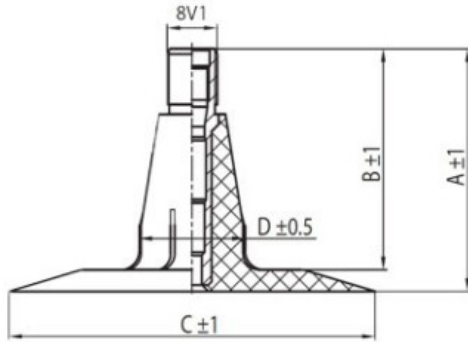

Tube 200/60-14.5 TR15 Dong

Category	Tubes
Size	200/60-14.5
Width	200
Section ratio	60
Rim	14.5
Model	TR15
Analogue	

Delivery

Warranty

Description

All technical information about products in our website protekta.lt is based on the information given by the manufacturers. This information serves only information purposes and it is not mandatory.