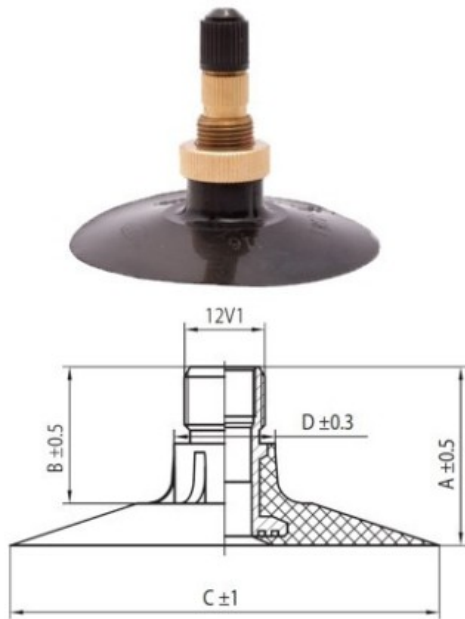

Tube 16.9-38 TR218 Masterline

Category	Tubes
Size	16.9-38
Width	
Section ratio	
Rim	
Model	TR218
Analogue	

Delivery

Warranty

Description

All technical information about products in our website protekta.lt is based on the information given by the manufacturers. This information serves only information purposes and it is not mandatory.