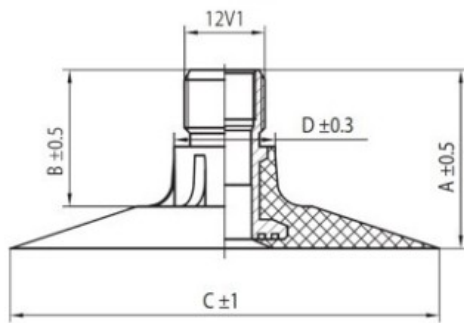

Tube 16.9-34 Nexen TR218A (16.9/14-34, 18.4/15-34, 480/70-34, 520/65-34, 600/65-34)

Category	Tubes
Size	16.9-34
Width	
Section ratio	
Rim	
Model	TR218A
Analog	

Delivery	1-5 w/d
Warranty	
Description	

All technical information about products in our website protekta.It is based on the information given by the manufacturers. This information serves only information purposes and it is not mandatory.