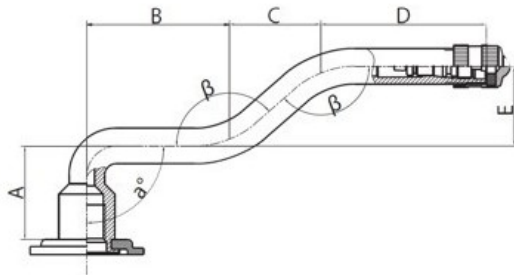

## Tube 7.00-20 (7.50-20) V3.06.3 Nexen

Category	Tubes
Size	7.00-20
Width	7.5
Section ratio	
Rim	20
Model	V3.06.3
Analogue	7.00-20; 7.50-20;

Delivery	---
Warranty	12 months
Description	

All technical information about products in our website protekta.It is based on the information given by the manufacturers. This information serves only information purposes and it is not mandatory.