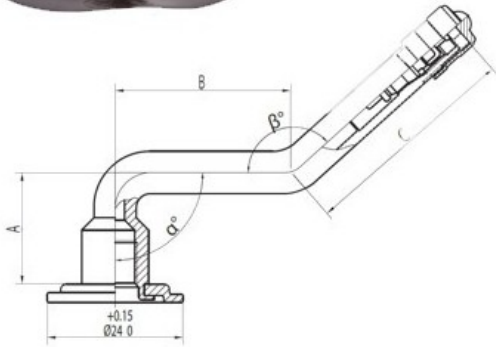

Tube 14.00-24 V3.04.5 Nexen

Category	Tubes
Size	14.00-24
Width	14
Section ratio	
Rim	24
Model	V3.04.5
Analogue	

Delivery 1-5 w/d

Warranty

Description

All technical information about products in our website protekta.It is based on the information given by the manufacturers. This information serves only information purposes and it is not mandatory.