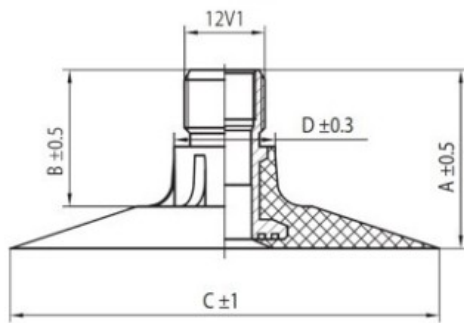

Tube 16.9-34 Masterline TR218A (16.9/14-34, 18.4/15-34, 480/70-34, 520/75/70-34, 540/65-34, 600/65-34,)

Category	Tubes
Size	16.9-34
Width	
Section ratio	
Rim	
Model	TR218A
Analog	

Delivery	1-5 w/d
Warranty	
Description	