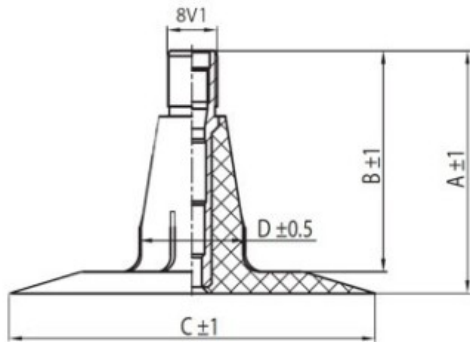

## Tube 11.5/80-15.3 TR15 Kabat

|               |              |
|---------------|--------------|
| Category      | Tubes        |
| Size          | 11.5/80-15.3 |
| Width         | 11.5         |
| Section ratio | 80           |
| Rim           | 15.3         |
| Model         | TR15         |
| Analogue      |              |