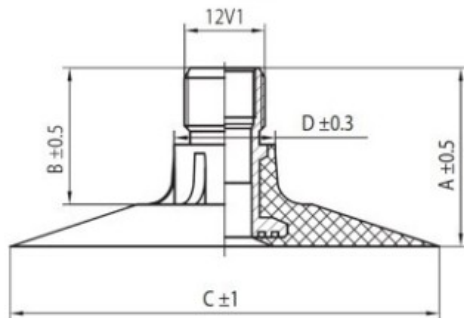

Tube 15.5-38 TR218A Kabat

Category	Tubes
Size	15.5-38
Width	15.5
Section ratio	
Rim	38
Model	TR218A
Analogue	15.5R38

Delivery 1-5 w/d

Warranty

Description

All technical information about products in our website protekta.lt is based on the information given by the manufacturers. This information serves only information purposes and it is not mandatory.