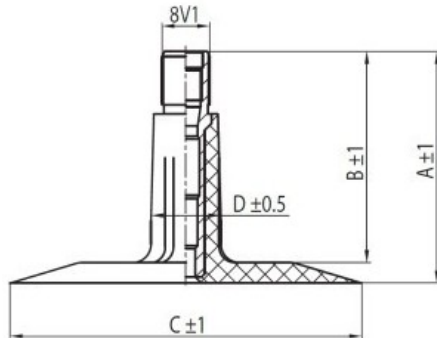

Tube 26x12.00-12 (320/60-12, 300/60-12) TR13 Kabat

Category	Tubes
Size	26x12.00-12
Width	300
Section ratio	60
Rim	12
Model	TR13
Analogue	300/60-12

Delivery 1-5 w/d

Warranty

Description

All technical information about products in our website protekta.lt is based on the information given by the manufacturers. This information serves only information purposes and it is not mandatory.