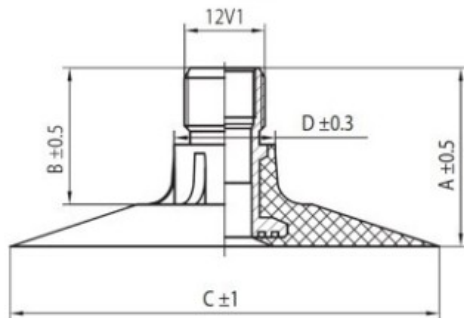

Tube 23.1-34 TR218A Kabat

Category	Tubes
Size	23.1-34
Width	23.1
Section ratio	
Rim	34
Model	TR218A
Analogue	

Delivery

Warranty

Description

All technical information about products in our website protekta.lt is based on the information given by the manufacturers. This information serves only information purposes and it is not mandatory.