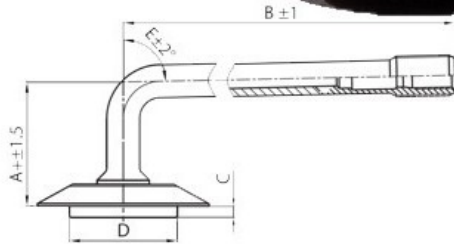

Tube 20.5-25 TRJ-1175C Kabat (lenktas vent.)

Category	Tubes
Size	20.5-25
Width	20.5
Section ratio	
Rim	25
Model	TRJ1175C
Analogue	

Delivery 1-5 w/d

Warranty

Description

All technical information about products in our website protekta.lt is based on the information given by the manufacturers. This information serves only information purposes and it is not mandatory.